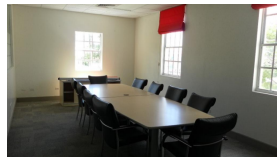

### Property Description

---

The space is located on the First Floor South side of the building. It is a bright, spacious open plan office with a nice Boardroom. It is carpeted and fitted with lighting and central air conditioning. The space is rented unfurnished.